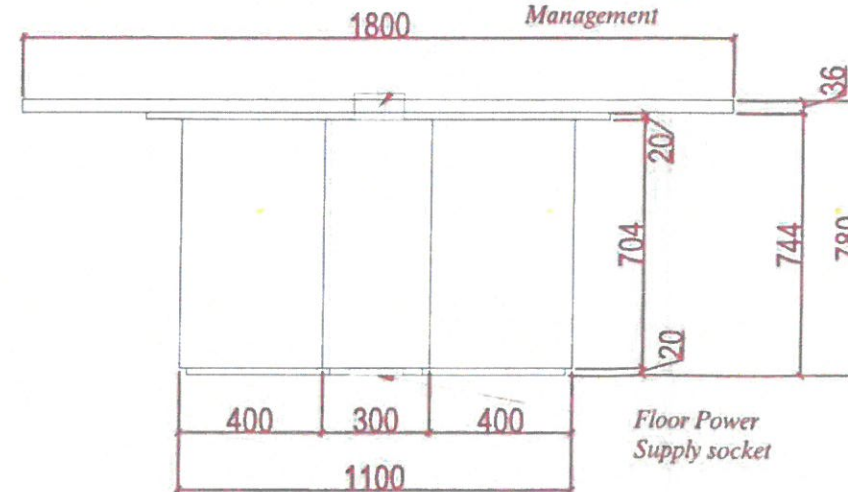

Meeting room table

Conference table (First floor)

4-man meeting table in laminate finish - oval shaped with power hatch

5-83
 b
 2 3 PVC 4.4
 Data management

Table Top
Power and Data
Management

Floor Power
Supply socket