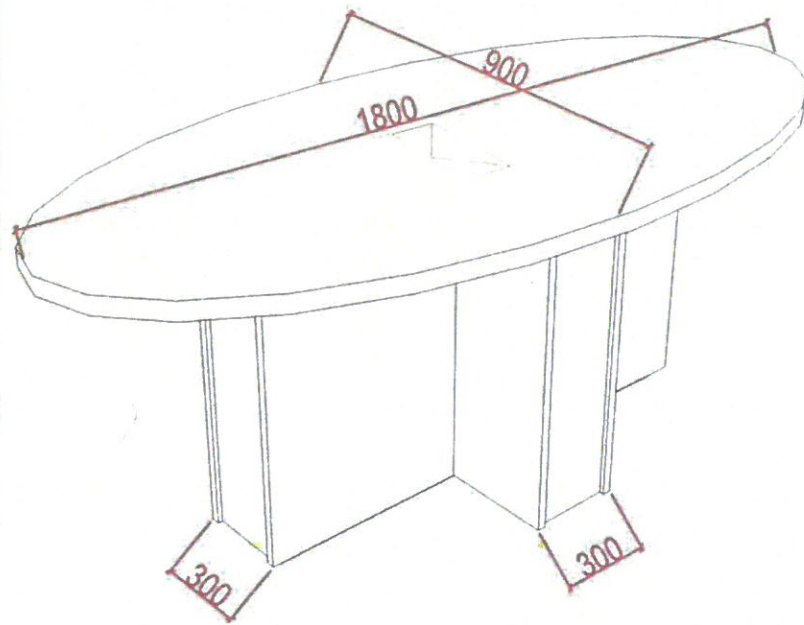

Meeting room table

Conference table (First floor)

4-man meeting table in laminate finish - oval shaped with power hatch

5-83
 b
 2 3 PVC 4.4
 Data management

Table Top
Power and Data
Management

Floor Power
Supply socket