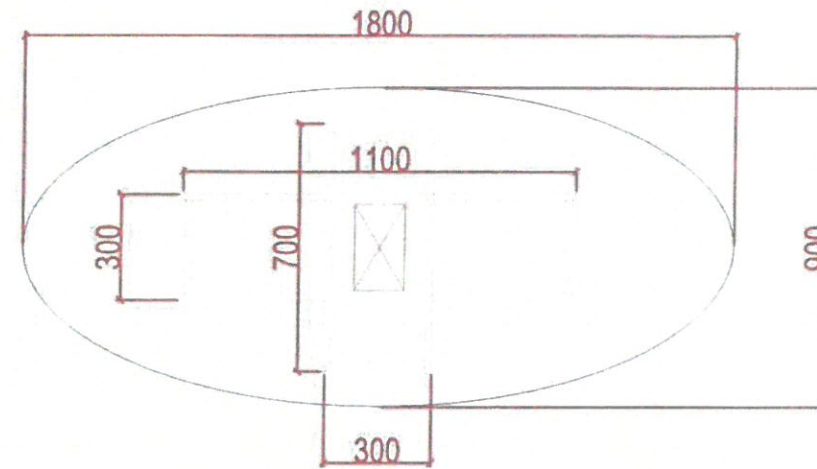

Meeting room table

Conference table (First floor)

4-man meeting table in laminate finish - oval shaped with power hatch

5-83
 b
 2 3 PVC 4.4
 Data management

Table Top
Power and Data
Management

Floor Power
Supply socket